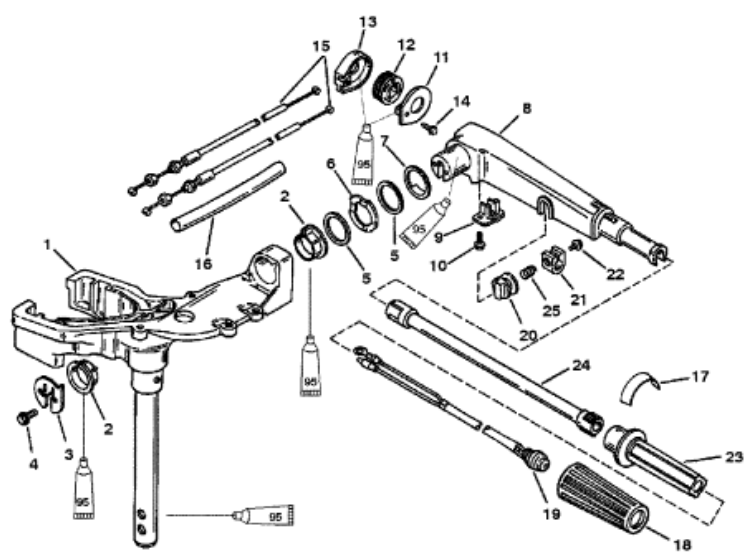

Parts List

95 2-4-C With Teflon (92-825407A12)

Ref	Class	Part	Description	Qty	Comment	Footnote
1		42213A24	SWIVEL HEAD	1	(BLACK)	
1		42213A25	SWIVEL HEAD	1	(GRAY)	
2	23	823939	BUSHING	2		
3		822147	PLATE-TILLER HANDLE	1	(USE WITH 6MM SCREWS REF	
3		822147 1	PLATE	1	(USE WITH 5MM SCREWS REF	
4	10	40011107	SCREW, (M5 x 16)	2		
4	10	40067 31	SCREW, (M6 x 16)	2		
5	12	822145	WASHER	2		
6	13	826792	WAVE WASHER	1		
7	12	822146	WASHER	1		
8		821468A 8	ARM-STEERING HANDLE	1	(BLACK)	
8		821468A 9	ARM-STEERING HANDLE	1	(GRAY)	
9		822441	RETAINER	1		
10	10	40011107	SCREW, (M5 x 16)	1		
11		822148A 3	COVER KIT	1	(HANDLE SHIFT)	
11		822148A 2	COVER KIT	1	(SIDE SHIFT)	
12		822150	PULLEY	1		
13		NSS	NOT SOLD SEPARATE, Pulley C	1		
14	10	812832	SCREW, (#10-16 x .500)	1		
15		43242 9	THROTTLE CABLE	2	(HANDLE SHIFT)	
15		43242 6	THROTTLE CABLE	2	(SIDE SHIFT)	
16	85	96009 10	SLEEVE	1	(HANDLE SHIFT)	
16	85	96009 9	SLEEVE, (12.00 Inches)	1	(SIDE SHIFT)	
17	37	824200 2	DECAL	1	(HANDLE SHIFT)	
17	37	824200 1	DECAL	1	(SIDE SHIFT)	
18		99589	GRIP	1		
19	87	823609A 1	STOP SWITCH	1		
20		821972	KNOB, Throttle	1		
21		821971	LOCK, Throttle	1		
22	10	40003 30	SCREW, (M6 x 25)	1		
23		822429	THROTTLE HANDLE	1	(HANDLE SHIFT)	
23		821465	THROTTLE HANDLE	1	(SIDE SHIFT)	
24		821463A 1	TILLER TUBE	1		
25	24	96203	SPRING	1		